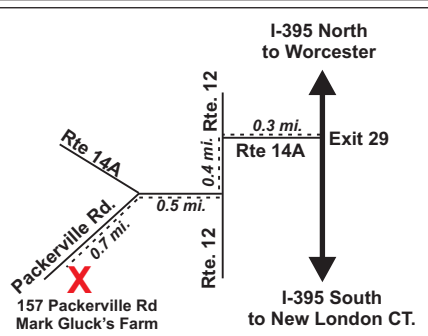

2023 Feature Machine
John Vasel III's
1961 Michigan 175
Tractor Shovel

Directions:

Follow I-395 north or south to exit 29 (route 14A). Follow Route 14A west about 0.3 miles to intersection of Route 12. Take left on Route 12 South/14A west and follow about 0.4 miles to right turn onto route 14A at traffic light. Follow Route 14A west about 0.5 miles to Stop sign. At Stop sign, go straight onto Packerville Road. (Do not take right onto 14A). Follow Packerville Road about 0.7 miles to show site on left at 157 Packerville Road.